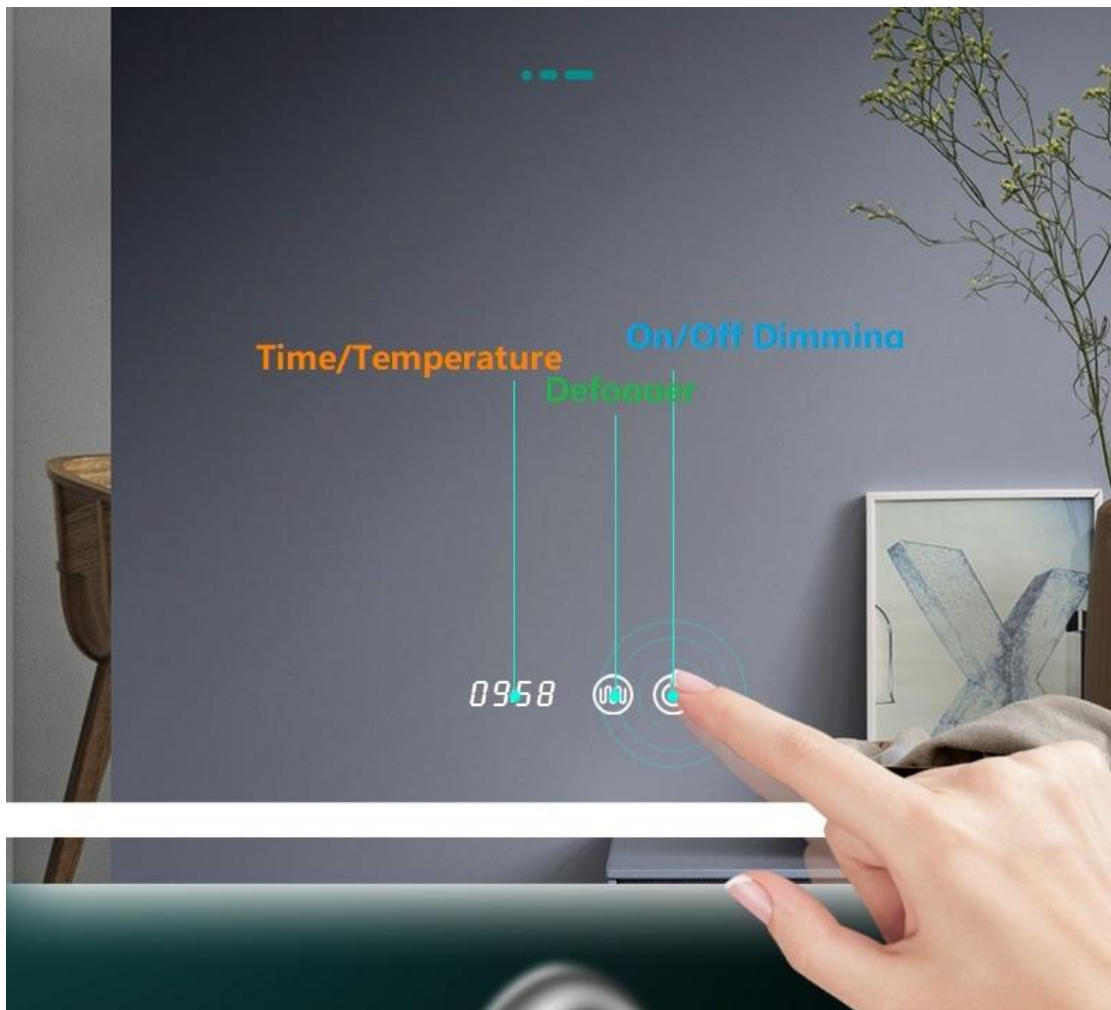

- ❖ Touch sensor with the function of On/Off
- ❖ 5mm environmental silver mirror, copper free and lead free
- ❖ Special anti-corrosion mirror treatment
- ❖ Fingerprint-free for mirror frosted area
- ❖ Rust resistant white powder coated alu base
- ❖ High brightness and homogeneous lighting
- ❖ High output SMD 2835 LEDs, Energy saving and long life of 30000 hours
- ❖ High Color Rendering Index (CRI>80), ideal for makeup application
- ❖ Built-in electronic LED driver CE / UL certificated
- ❖ IP44 waterproof
- ❖ Easy-hanging installation, and easy for maintenance
- ❖ CE RoHS certificated
- ❖ The size of **Customized Wall Mounted LED Lighted Bathroom Salon Mirror** can be custom-made