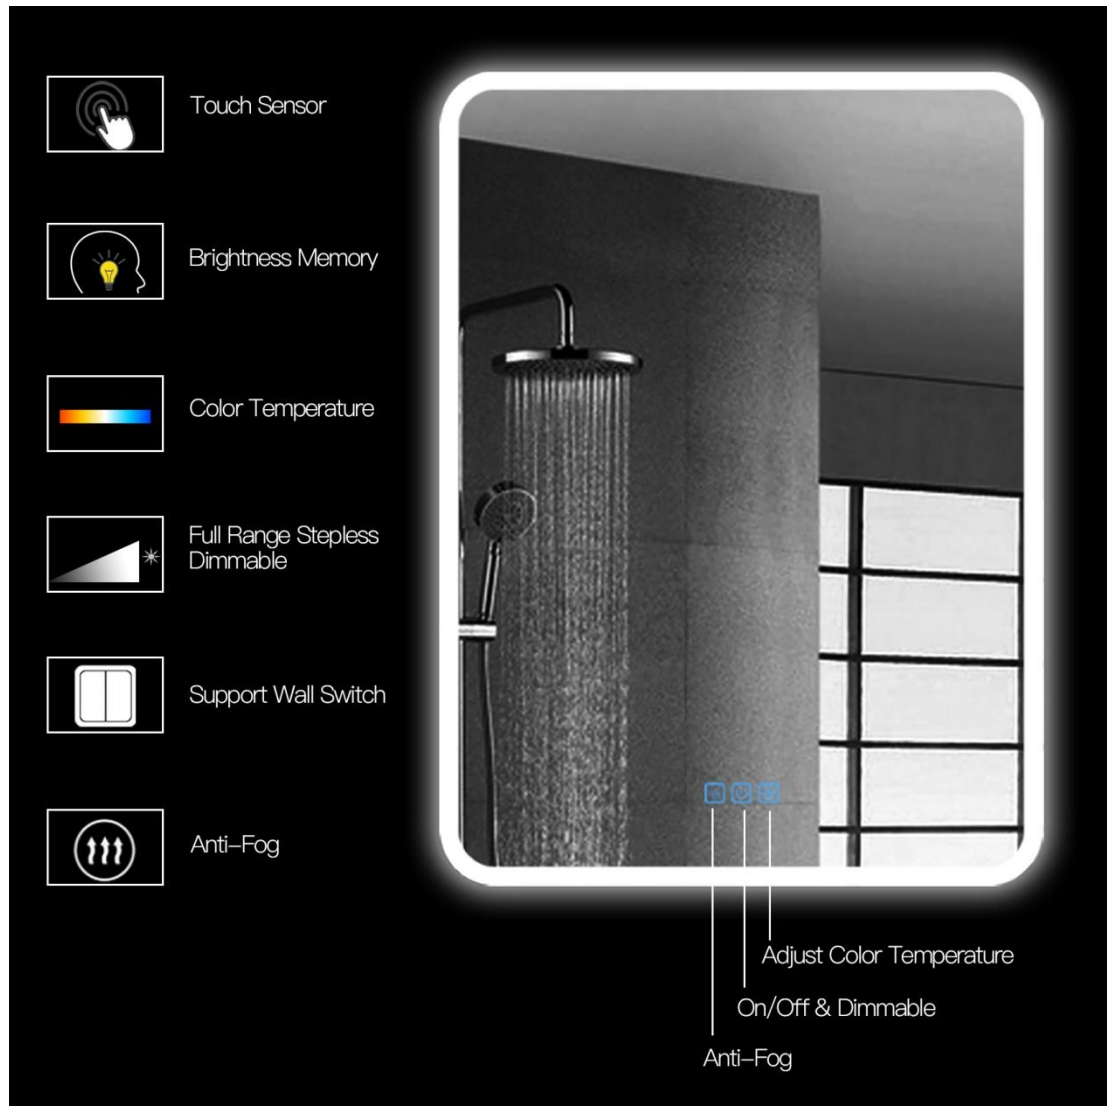

Size: Φ 800*600mm, Φ 900*700mm, Φ 1200*900mm, (or Customizable size)

Optional Functions: Touch switch, Defogger, Bluetooth, Time., etc.

Mirror: 5mm copper-free mirror, frameless.

Led Stripe: UL certificated waterproof LED stripe

Color Temp.: 3000K/4000K/6000K

Shape: Round/Circle, or customized

Product Qualification

Every piece of **Customized Wall Mounted LED Lighted Bathroom Salon Mirror** tested and checked by QC team. Only qualified **Customized Wall Mounted LED Lighted Bathroom Salon Mirror** can be shipped.

Strict IPQC FQC QA make sure the best quality to customers.