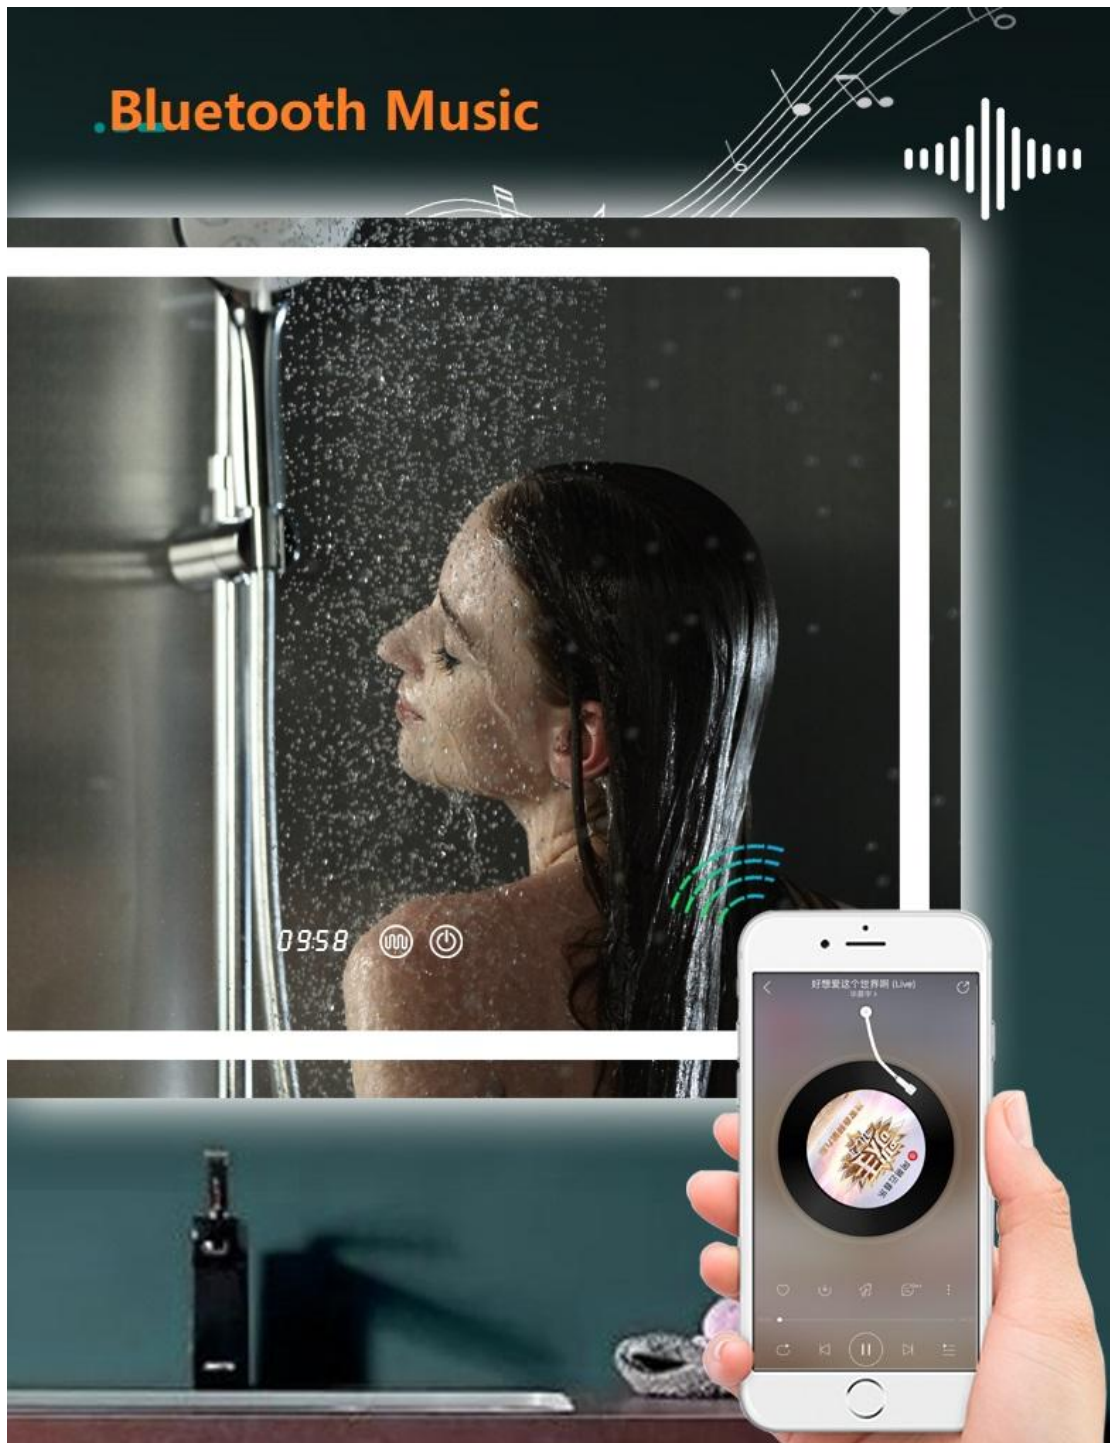

Product Details

To build a dream bathroom with LED Lighted Mirror, **Customized Wall Mounted LED Lighted Bathroom Salon Mirror** offer inbuilt defogger, On/Off Touch switch, with LED lights.

Name: **Customized Wall Mounted LED Lighted Bathroom Salon Mirror**