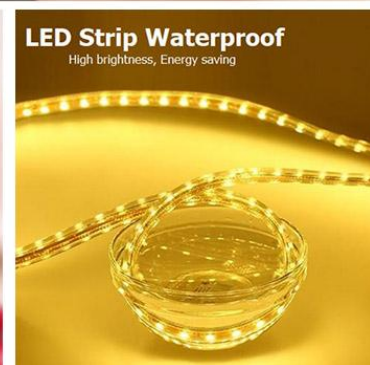

- ❖ Fingerprint-free for mirror frosted area
- ❖ Rust resistant white powder coated alu base
- ❖ High brightness and homogeneous lighting
- ❖ High output SMD 2835 LEDs, Energy saving and long life of 30000 hours
- ❖ High Color Rendering Index (CRI>80), ideal for makeup application
- ❖ Built-in electronic LED driver CE / UL certificated
- ❖ IP44 waterproof
- ❖ Easy-hanging installation, and easy for maintenance
- ❖ CE RoHS certificated
- ❖ The size of **Backlit Rectangle LED Bathroom Mirror** can be custom-made

Backlit Rectangle LED Bathroom Mirror can be customized as you **NEED**:

Optional Functions:

- ❖ Dimming
- ❖ Anti-fogging sensor
- ❖ Explosion proof
- ❖ Three Color Temperature Changing
- ❖ Digital Clock, Temperature Display
- ❖ Bluetooth speakers--Enjoying Music when Bathing