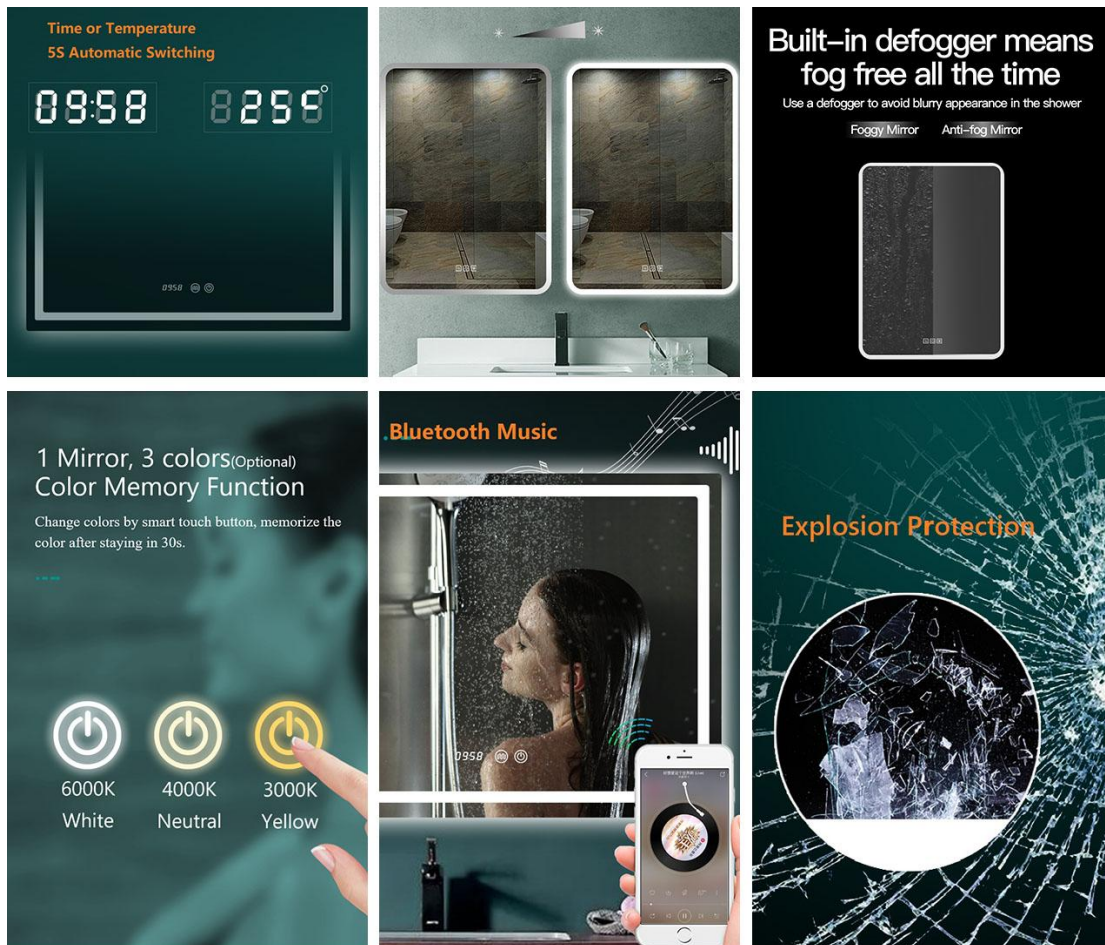

## Product Feature And Application

This Classic Design is desirable and handy, **Backlit Rectangle LED Bathroom Mirror** will highlight your bathroom decoration, increase grade and efficiency.

### Feature:

- ❖ Touch sensor with the function of On/Off
- ❖ 5mm environmental silver mirror, copper free and lead free
- ❖ Special anti-corrosion mirror treatment

- ❖ Fingerprint-free for mirror frosted area
- ❖ Rust resistant white powder coated alu base
- ❖ High brightness and homogeneous lighting
- ❖ High output SMD 2835 LEDs, Energy saving and long life of 30000 hours
- ❖ High Color Rendering Index (CRI>80), ideal for makeup application
- ❖ Built-in electronic LED driver CE / UL certificated
- ❖ IP44 waterproof
- ❖ Easy-hanging installation, and easy for maintenance
- ❖ CE RoHS certificated
- ❖ The size of **Backlit Rectangle LED Bathroom Mirror** can be custom-made

**Backlit Rectangle LED Bathroom Mirror** can be customized as you **NEED**:

**Optional Functions:**

- ❖ Dimming
- ❖ Anti-fogging sensor
- ❖ Explosion proof
- ❖ Three Color Temperature Changing
- ❖ Digital Clock, Temperature Display
- ❖ Bluetooth speakers--Enjoying Music when Bathing

## Product Details

To build a dream bathroom with LED Lighted Mirror, **Backlit Rectangle LED Bathroom Mirror** offer inbuilt defogger, On/Off Touch switch, with LED lights.

Name: **Backlit Rectangle LED Bathroom Mirror**