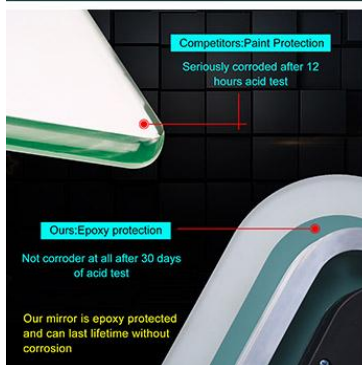

#### Specification

Specification	
Item No	LYS-LEDM-F201B
Basic Info.	Size: 800*600 mm; Copper Free Silver Mirror; IP44; 8mm Width LED Strip.
Input (V)	AC110-230V
Power (W)	Max45 W

LED Strip Info.	3V/60mA/Constant DC12V/Ra≥80	
LED Strip Length	2700mm	
Size/Power (W) For Defogger Film	300*400/Max 23.5W	
Speaker Power (W) if have	5W	
Level Of Protection(IP)	IP44	
Cable(Mm)	White 2X0.75mm <sup>2</sup> / 500-1000 Mm/ With Plug	
Turn On/Off	Touch Switch	
LM	900 Lm	
LED Color (K)	3000-4000-6500K	
Ra	≥80	
Mirror Material	5mm Copper Free Mirror	
Life (H)	≥30000 Hours	
Temperature And Humidity	-10°C ~ +40°C / Humidity < 90%	
Product Size(Mm)	800*600	
Single Package Size (Mm)	900*700*145	
Net Weight Of Single Product(Kg)	6.8KG	
Mounting Hole Distance(Mm)	Vertical	350
	Horizontal	550

## Product Feature And Application

This Classic Design is desirable and handy, **Backlit Rectangle LED Bathroom Mirror** will highlight your bathroom decoration, increase grade and efficiency.

### Feature:

- ❖ Touch sensor with the function of On/Off
- ❖ 5mm environmental silver mirror, copper free and lead free
- ❖ Special anti-corrosion mirror treatment

- ❖ Fingerprint-free for mirror frosted area
- ❖ Rust resistant white powder coated alu base
- ❖ High brightness and homogeneous lighting
- ❖ High output SMD 2835 LEDs, Energy saving and long life of 30000 hours
- ❖ High Color Rendering Index (CRI>80), ideal for makeup application
- ❖ Built-in electronic LED driver CE / UL certificated
- ❖ IP44 waterproof
- ❖ Easy-hanging installation, and easy for maintenance
- ❖ CE RoHS certificated
- ❖ The size of **Backlit Rectangle LED Bathroom Mirror** can be custom-made