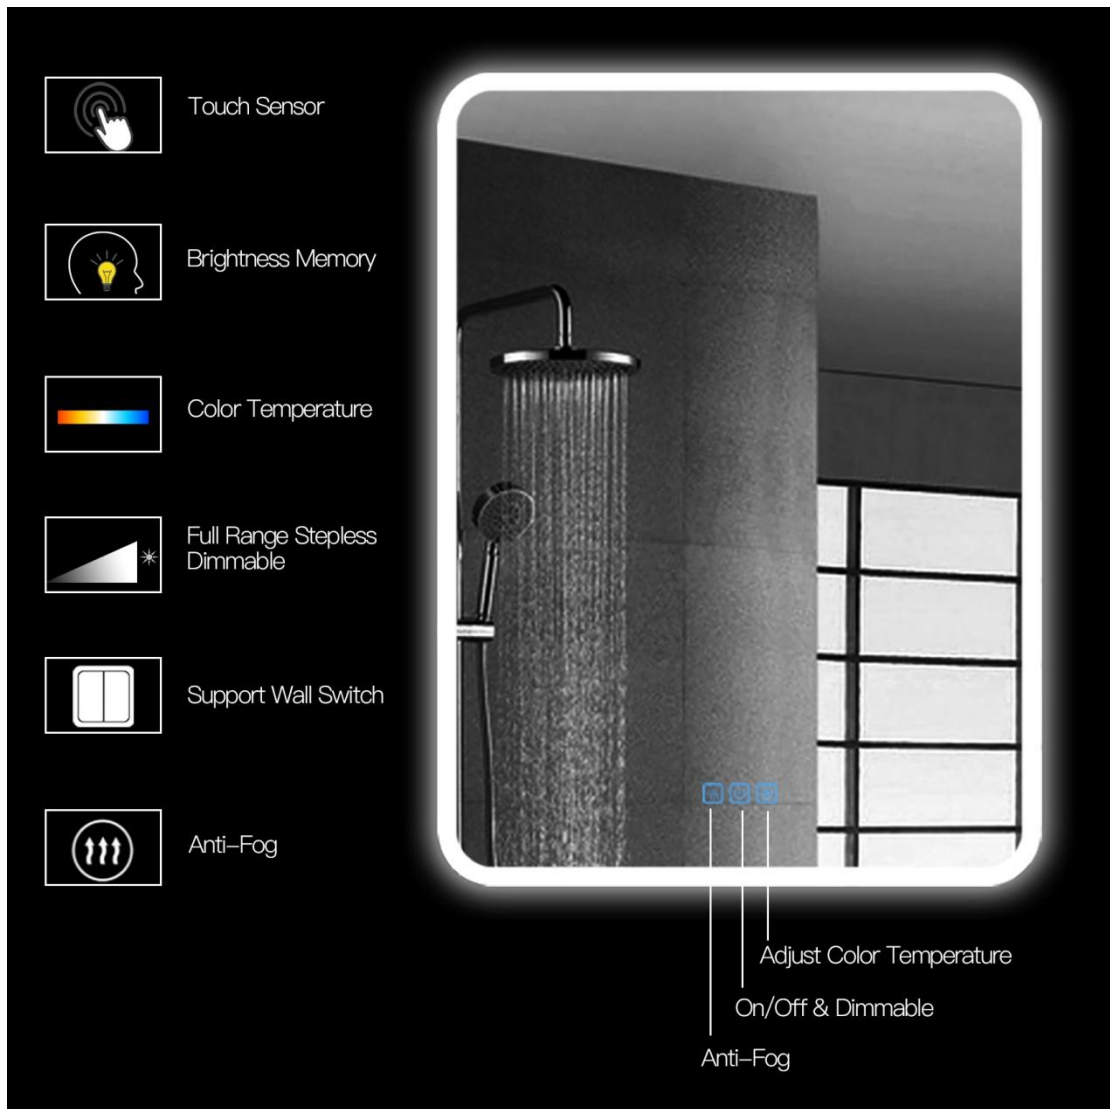

Product Qualification

Every piece of **Backlit Rectangle LED Bathroom Mirror** tested and checked by QC team. Only qualified **Backlit Rectangle LED Bathroom Mirror** can be shipped. Strict IPQC FQC QA make sure the best quality to customers.